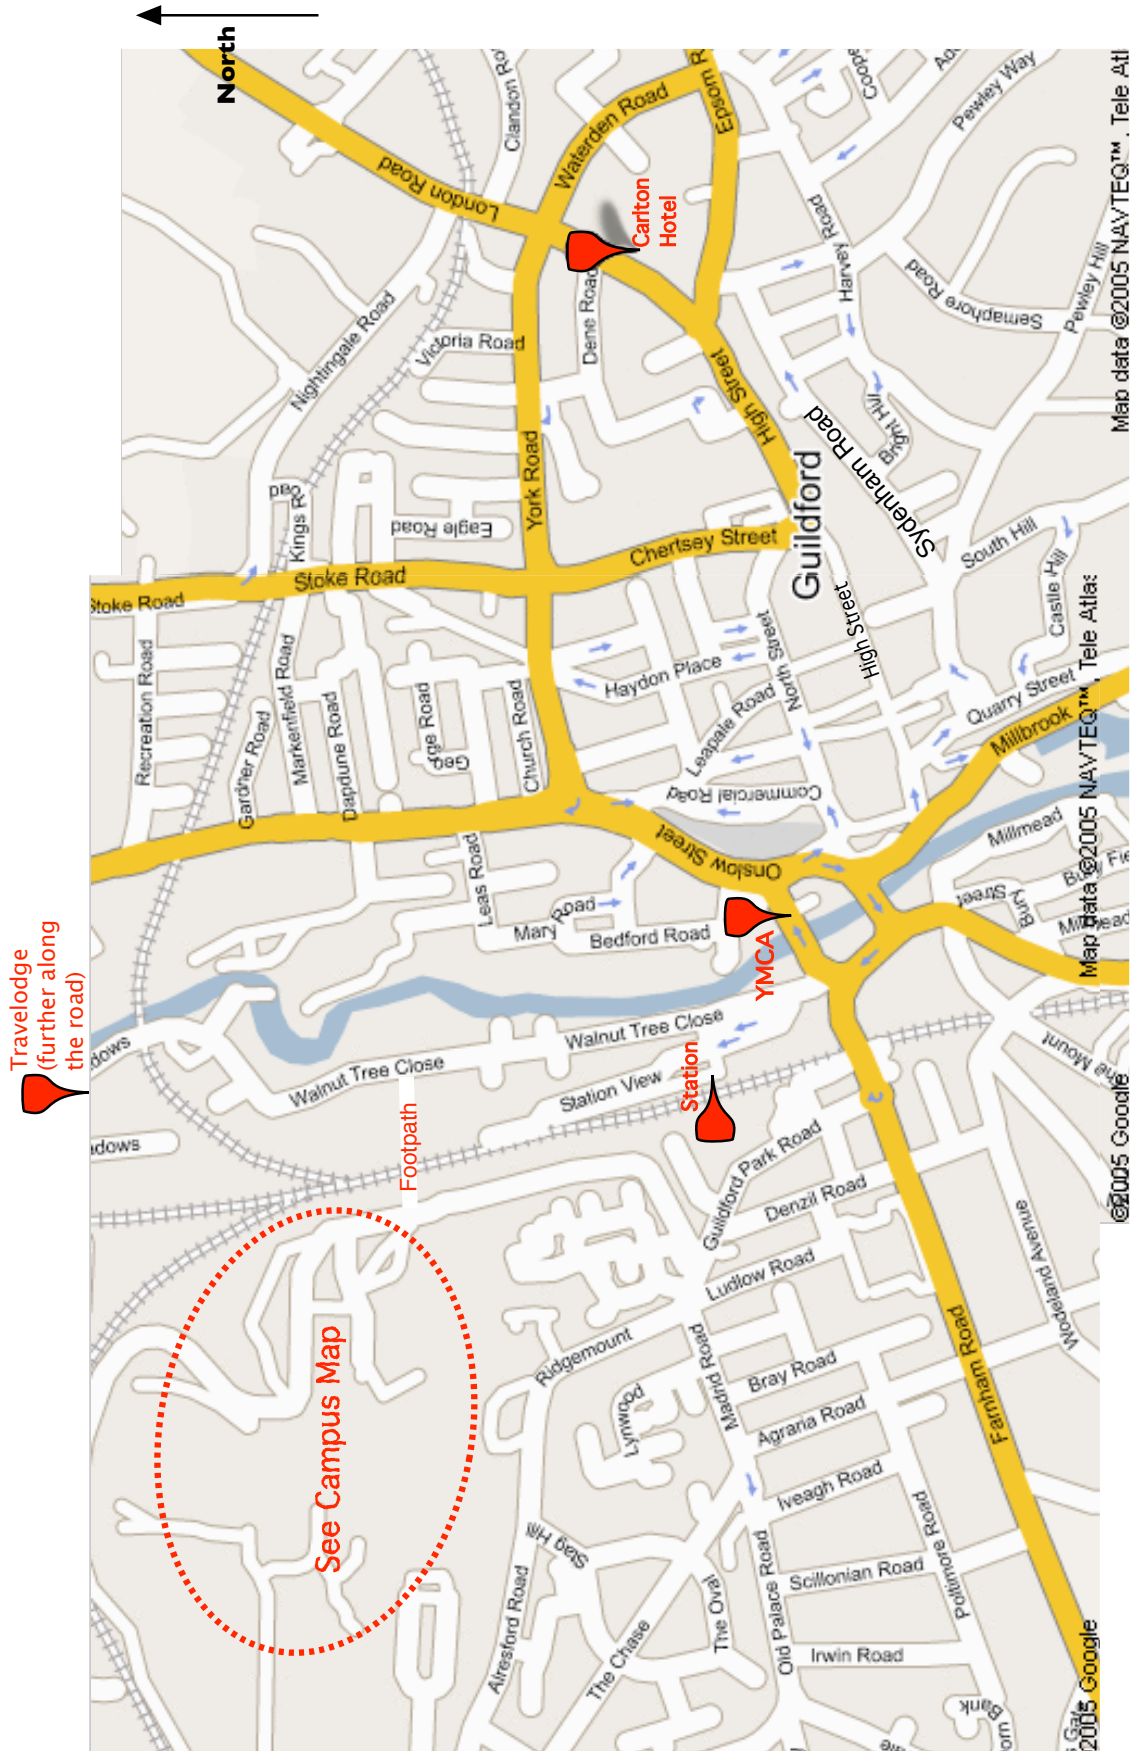

Directions to Guildford

By Train

- The schedule for trains to *Guildford station* can be found online at <http://www.nationalrail.co.uk/>
From the station, it takes about 10-15 minutes by foot to the University (see the enclosed maps for directions).

Gatwick Airport - Guildford

- **By Train:**

Trains to Guildford Station run roughly every hour from the train station in the South Terminal. A single ticket costs around £9, and the journey takes roughly 45 minutes. Train information can be found online at <http://www.nationalrail.co.uk/>

By Car

- If approaching from London (A3) or the M25 (Junction 10), remain on the A3 until you reach the exit signed to *Cathedral and University*. Do not take the exit signed to *Guildford*.
- If approaching from the A322 or A323 from Bagshot or Aldershot, at the A3 roundabout take the exit signed to Portsmouth, and then turn off the A3 at the first exit (signed to *Cathedral and University*).
- If entering Guildford from Horsham (A281) or Godalming (A3100), leave the gyratory system at the exit marked *Farnham* (A31). After approximately 200 yards, at the mini-roundabout, take first turning into Guildford Park Road and continue along Madrid Road to The Chase for a mile. At the roundabout take the third exit, into the University.

Guildford Town Centre Map

- Guildford Station exits:
1. Leave the platform by going upstairs to the bridge, then turn left on the bridge, and you will exit onto Guildford Park Road.
 2. Leave the platform through the tunnel, then turn right in the tunnel, and you will exit onto Walnut Tree Close.